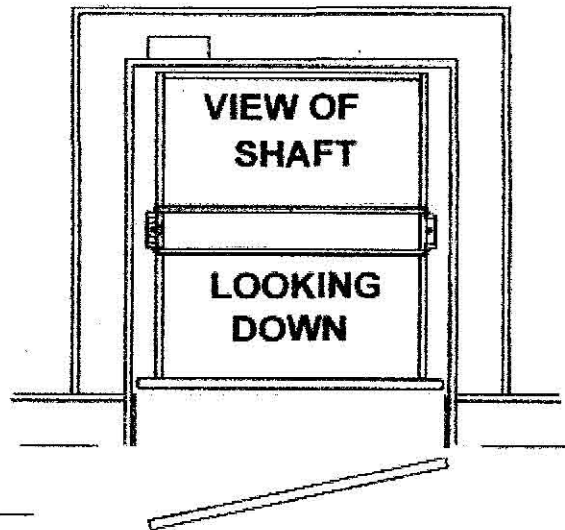

DUPLEX OUTLET
LOCATED IN
APPROXIMATE
AREA SHOWN

ALTERNATE LOCATION
FOR OUTLET, WHEN
MOTOR BELOW IS
SPECIFIED.

110 VOLT
SUPPLY

TOGGLE SWITCHES
TO BE SINGLE POLE
WIRED IN SERIES.
POWER FEED TO
CIRCUIT CAN BE AT THE
DECRETION OF
THE ELECTRICIAN.

ADDITIONAL SWITCHES
AT EACH LEVEL FOR
MULTIPLE FLOOR UNITS.

WIRES AND WIRING TO MEET ALL
LOCAL AND NATIONAL ELECTRICAL CODES.

TOGGLE SWITCHES ARE ONLY USED TO STOP THE UNIT IN AN EMERGENCY AND SHOULD BE LOCATED AT A HEIGHT THAT IS ACCESSIBLE TO ANYONE OPERATING THE UNIT. THE CALL CONTROLS SHOULD BE MOUNTED HIGH ENOUGH THAT THEY CANNOT BE REACHED BY SMALL CHILDREN.