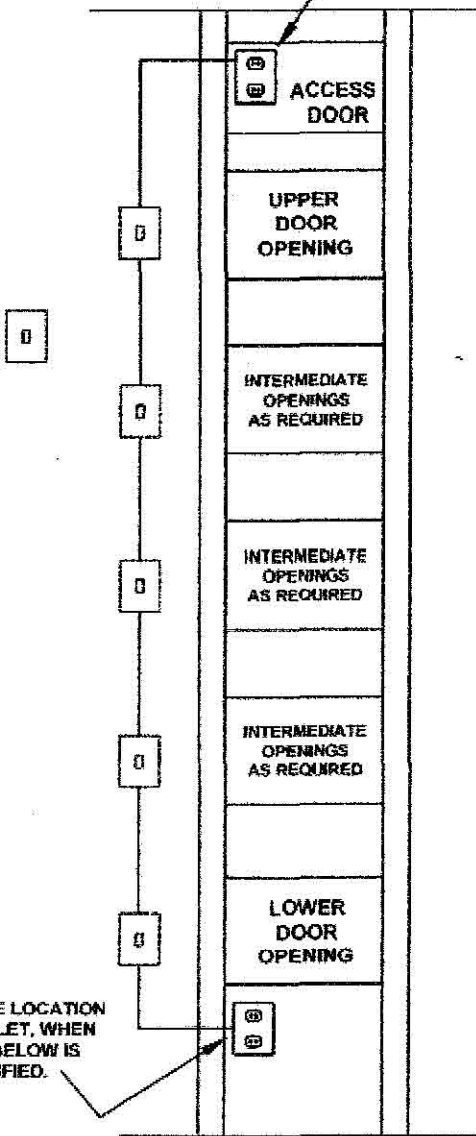

DUPLEX OUTLET
LOCATED IN
APPROXIMATE
AREA SHOWN

ALTERNATE LOCATION
FOR OUTLET, WHEN
MOTOR BELOW IS
SPECIFIED.

110 VOLT
SUPPLY

TOGGLE SWITCHES
TO BE SINGLE POLE
WIRED IN SERIES.
POWER FEED TO
CIRCUIT CAN BE AT THE
DECRETION OF
THE ELECTRICIAN.

ADDITIONAL SWITCHES
AT EACH LEVEL FOR
MULTIPLE FLOOR UNITS.

WIRES AND WIRING TO MEET ALL
LOCAL AND NATIONAL ELECTRICAL CODES.

TOGGLE SWITCHES ARE ONLY USED TO STOP THE UNIT IN AN EMERGENCY AND SHOULD BE LOCATED AT A HEIGHT THAT IS ACCESSIBLE TO ANYONE OPERATING THE UNIT. THE CALL CONTROLS SHOULD BE MOUNTED HIGH ENOUGH THAT THEY CANNOT BE REACHED BY SMALL CHILDREN.